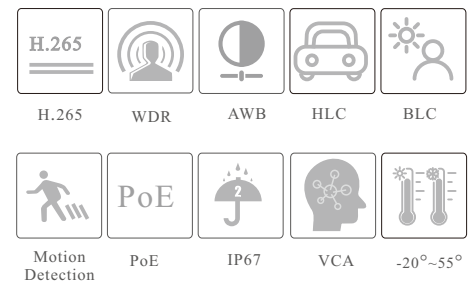

CAMERA

VSC IPT2BLPF28

2MP Dual Illumination Water-proof
Bullet Network Camera

- H.265+ /H.265 /H.264+ /H.264 coding
- Max. resolution: 2MP (1920 × 1080)
- Auto day/night switch
- 3D DNR, WDR, HLC, BLC, etc.
- ROI coding
- 10~20m white light view distance; 10~20m IR view distance
- PoE power supply
- IP 67 ingress protection
- Support dual streams
- Support remote monitoring by smart phones& tablet PCs with iOS and Android OS
- Support line crossing detection, region intrusion detection and video exception detection

PoE	Yes, IEEE802.3af
Supplement Light Range	IR range: 10 ~ 20 m; white light range: 10 ~ 20 m
Ingress Protection	IP67
Others	
Power Supply	PoE power supply
Power Consumption	< 5W
Operating Environment	- 20 °C ~ 55 °C (-4°F~131°F); Humidity: less than 95 % (non-condensing)
Storage Environment	- 20 °C ~ 60°C (-4°F~140°F), Humidity: less than 95 % (non-condensing)
Dimensions (mm)	162.1 × 74.8 × 73.8
Weight (net)	Approx. 0.24KG
Installation	Ceiling mounting; Wall mounting
Certificate	CE, FCC
Environmental Protection	Complies with Directive EU RoHS, WEEE(2012/19/EU) , directive 94/62/EC and REACH(EC1907/2006)