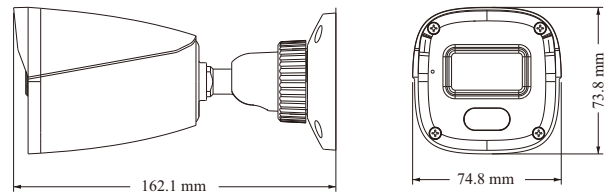

PoE	Yes, IEEE802.3af
Supplement Light Range	IR range: 10 ~ 20 m; white light range: 10 ~ 20 m
Ingress Protection	IP67
Others	
Power Supply	PoE power supply
Power Consumption	< 5W
Operating Environment	- 20 °C ~ 55 °C (-4°F~131°F); Humidity: less than 95 % (non-condensing)
Storage Environment	- 20 °C ~ 60°C (-4°F~140°F), Humidity: less than 95 % (non-condensing)
Dimensions (mm)	162.1 × 74.8 × 73.8
Weight (net)	Approx. 0.24KG
Installation	Ceiling mounting; Wall mounting
Certificate	CE, FCC
Environmental Protection	Complies with Directive EU RoHS, WEEE(2012/19/EU) , directive 94/62/EC and REACH(EC1907/2006)

DIMENSIONS

AVAILABLE ACCESSORIES