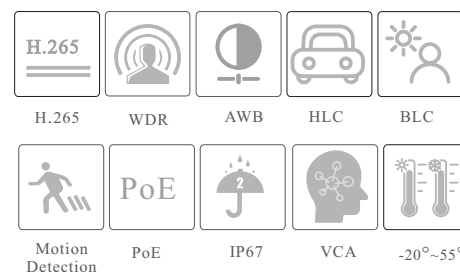

CAMERA

VSC IPT2VDPF28

2MP Dual Illumination Water-proof
Turret Network Camera

- H.265+ /H.265 /H.264+ /H.264 coding
- Max. resolution: 2MP (1920 × 1080)
- Auto day/night switch
- 3D DNR, WDR, HLC, BLC, etc.
- ROI coding
- 10~20m white light view distance; 10~20m IR view distance
- PoE power supply
- IP 67 ingress protection
- Support dual streams
- Support remote monitoring by smart phones& tablet PCs with iOS and Android OS
- Support line crossing detection, region intrusion detection and video exception detection