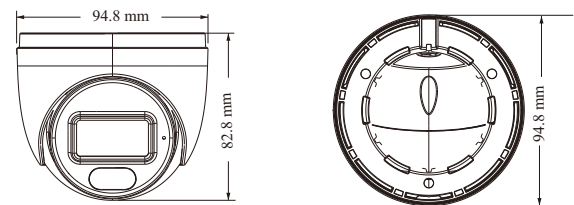

PoE	Yes, IEEE802.3af
Supplement Light Range	IR range: 10 ~ 20 m; white light range: 10 ~ 20 m
Ingress Protection	IP67
Others	
Power Supply	PoE power supply
Power Consumption	< 5W
Operating Environment	- 20 °C ~ 55 °C (-4°F~131°F); Humidity: less than 95 % (non-condensing)
Storage Environment	- 20 °C ~ 60°C (-4°F~140°F), Humidity: less than 95 % (non-condensing)
Dimensions (mm)	Φ 94.8 × 82.8
Weight (net)	Approx. 0.27KG
Installation	Ceiling mounting; Wall mounting
Certificate	CE, FCC
Environmental Protection	Complies with Directive EU RoHS, WEEE(2012/19/EU), directive 94/62/EC and REACH(EC1907/2006)

DIMENSIONS