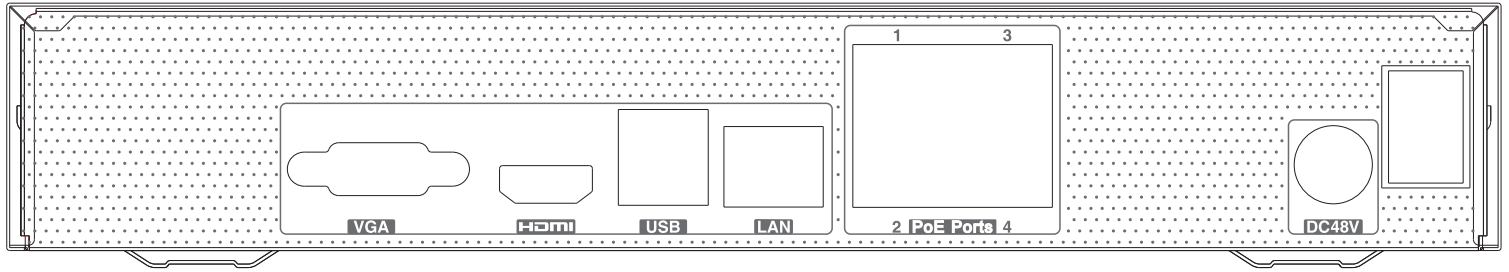

DIMENSIONS

Rear Panel

VSN T104HB1POE

VSN T108HB1POE