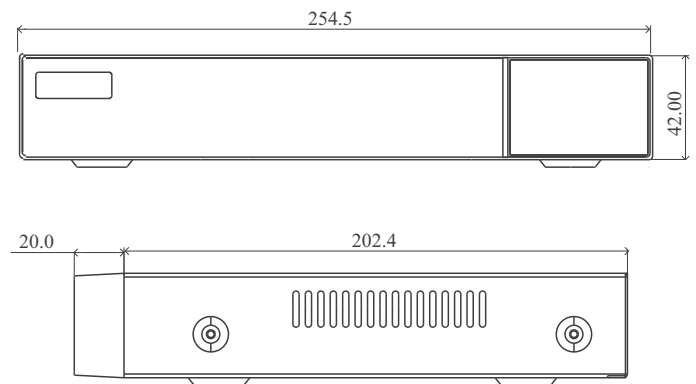

Features

- Support 4/8 CH 6MP/5MP/4MP/3MP/1080P/1280×1024/ 960P/720P/960H/ D1/CIF IP video input
- H.265S/H.265+/H.265/H.264
- Intuitive and user-friendly Graphic User Interface (GUI), Windows style operation by mouse
- Multi-mode recording: manual / timer / motion / sensor/ POS / AI recording
- Playback : 4 /8CH simultaneous playback
- Search : time slice, time, event, tag, smart search
- Support multiple VCA (Video Content Analytics) events, such as object abandoned/missing, region intrusion, tripwire, video exception, etc.
- Support POS information overlay on live view and playback
- Express and flexible backup via USB, network and so on
- Pentaplex : preview, record, playback, backup and remote access
- DHCP, DDNS, PPPoE network protocol
- Remote control via Web Client or CMS : preview, playback, backup, PTZ and configuration
- 4/8 PoE network ports, support IPC direct connection to NVR; support PoE power supply
- Dual stream technology for local storage with high definition, remote network transmission and remote surveillance with mobile device
- Multi-user online simultaneously
- Authorization management, log view and device status view
- 1080P output, true high resolution display
- Support NAT function and QRCode scanning by mobile phones
- Powerful mobile surveillance by smart phones with iOS and Android OS

DIMENSIONS